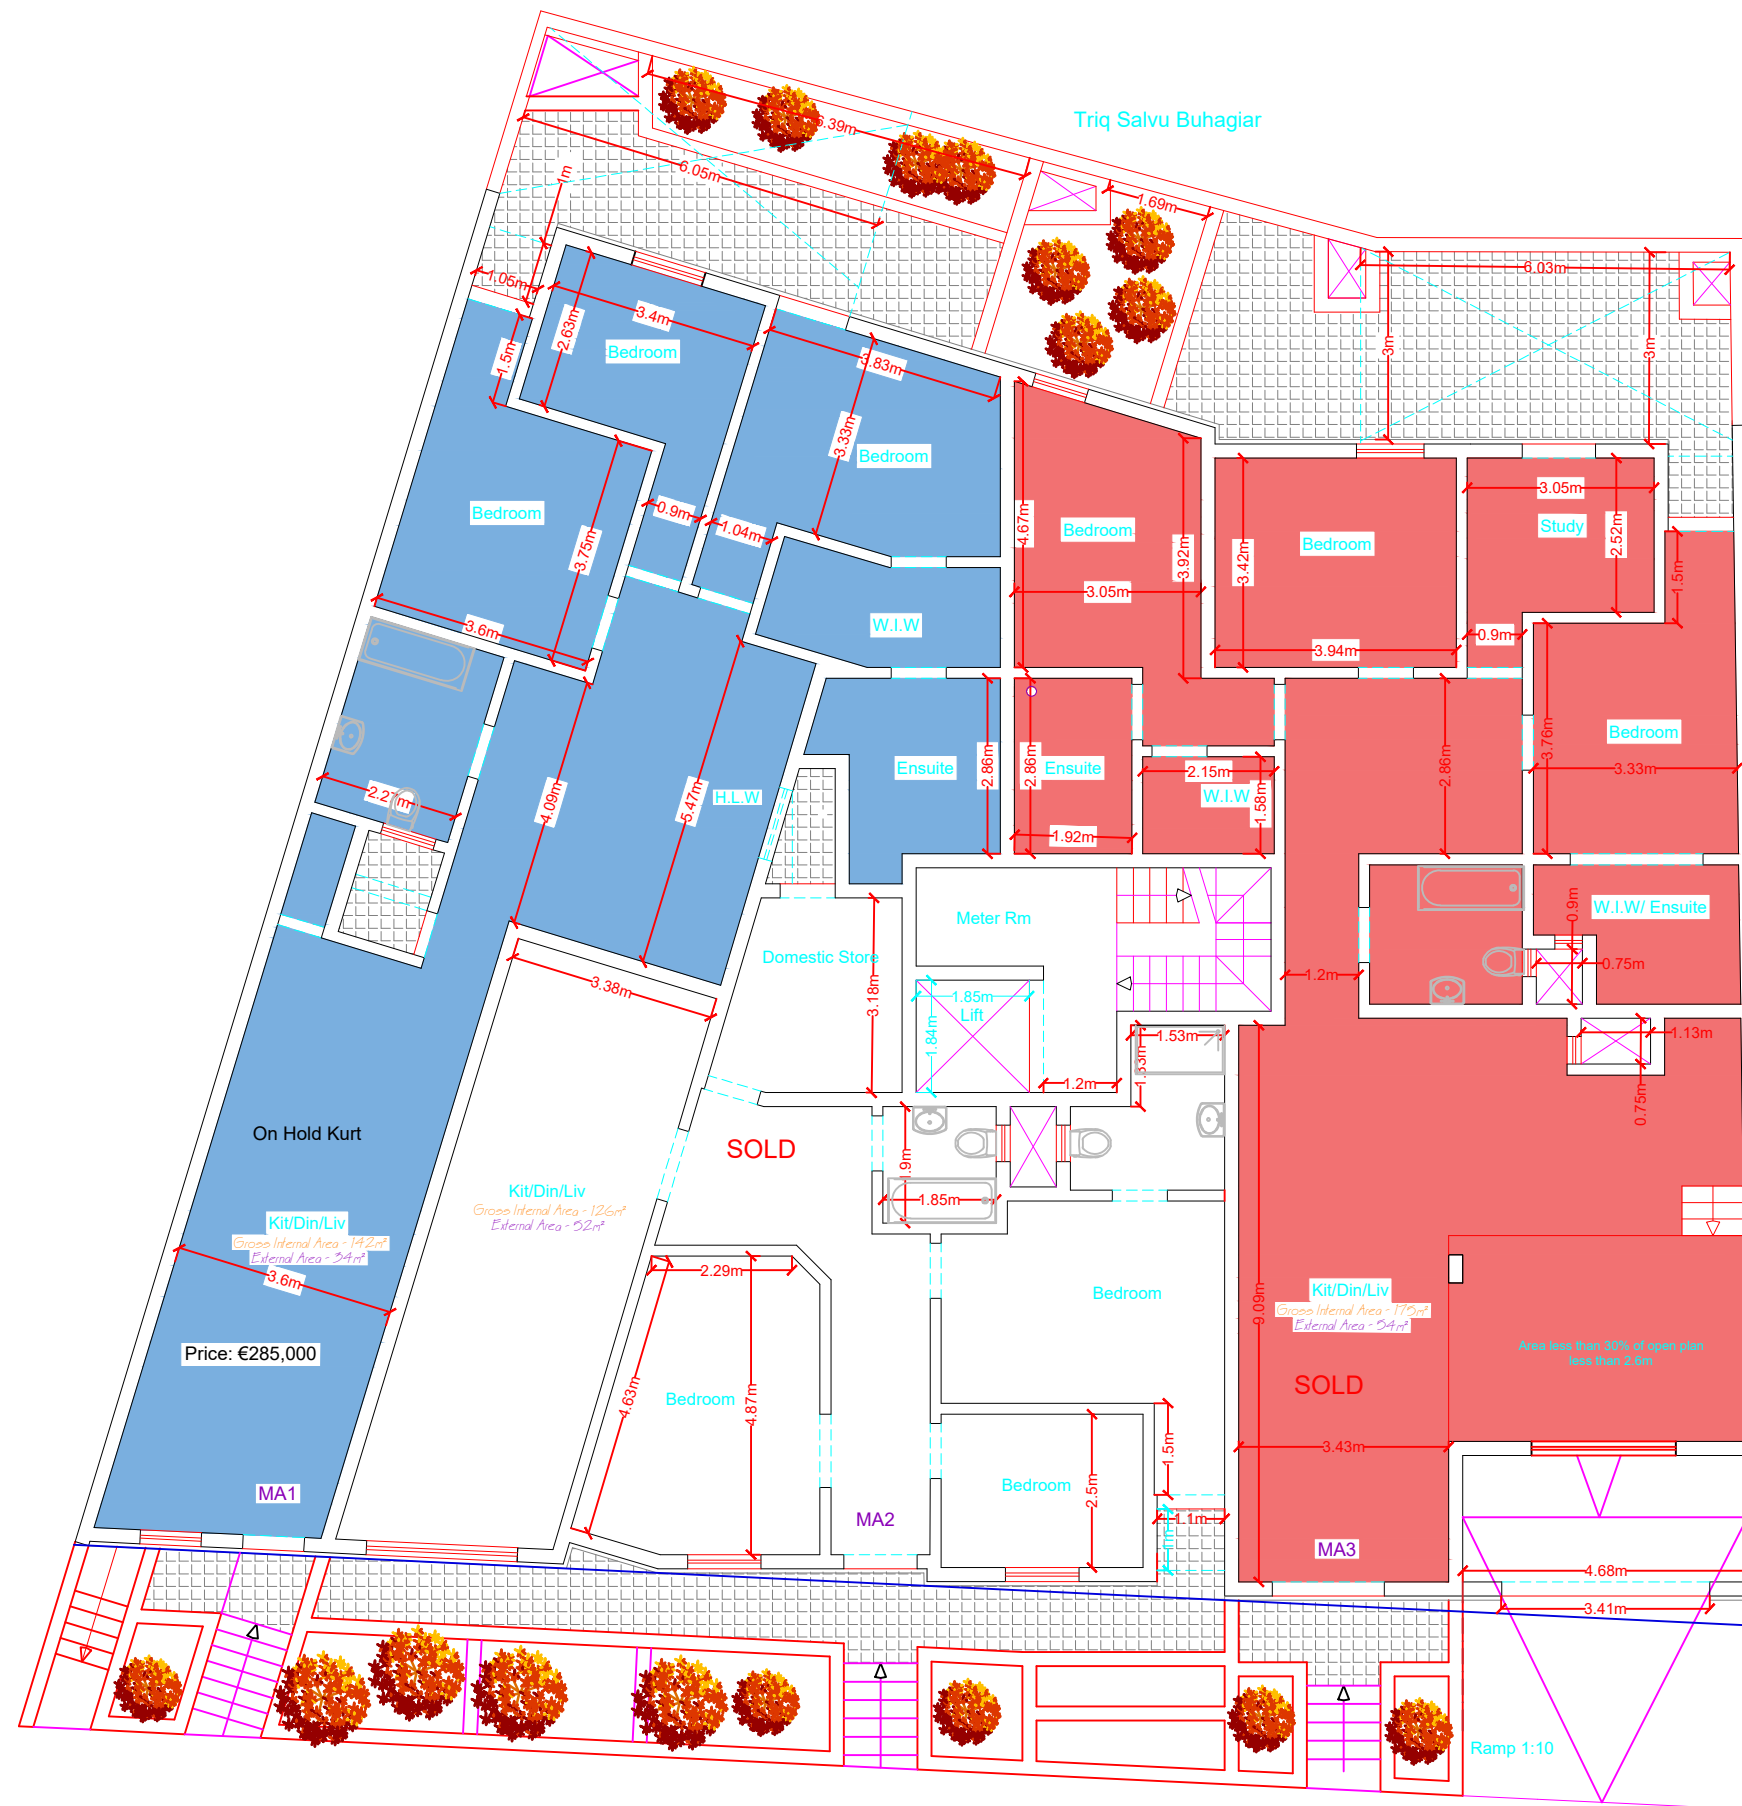

Approved/Proposed Basement -2
Scale 1:100

Approved/Proposed Basement -1
Scale 1:100

Triq il-Qrempuc

Approved/ Proposed Level 0
Scale 1:100

Proposed Level 1
Scale 1:100

Proposed Level 2
Scale 1:100

Proposed Level 3
Scale 1:100

Proposed Level 4

Scale 1:100

Proposed Level 5

Scale 1:100