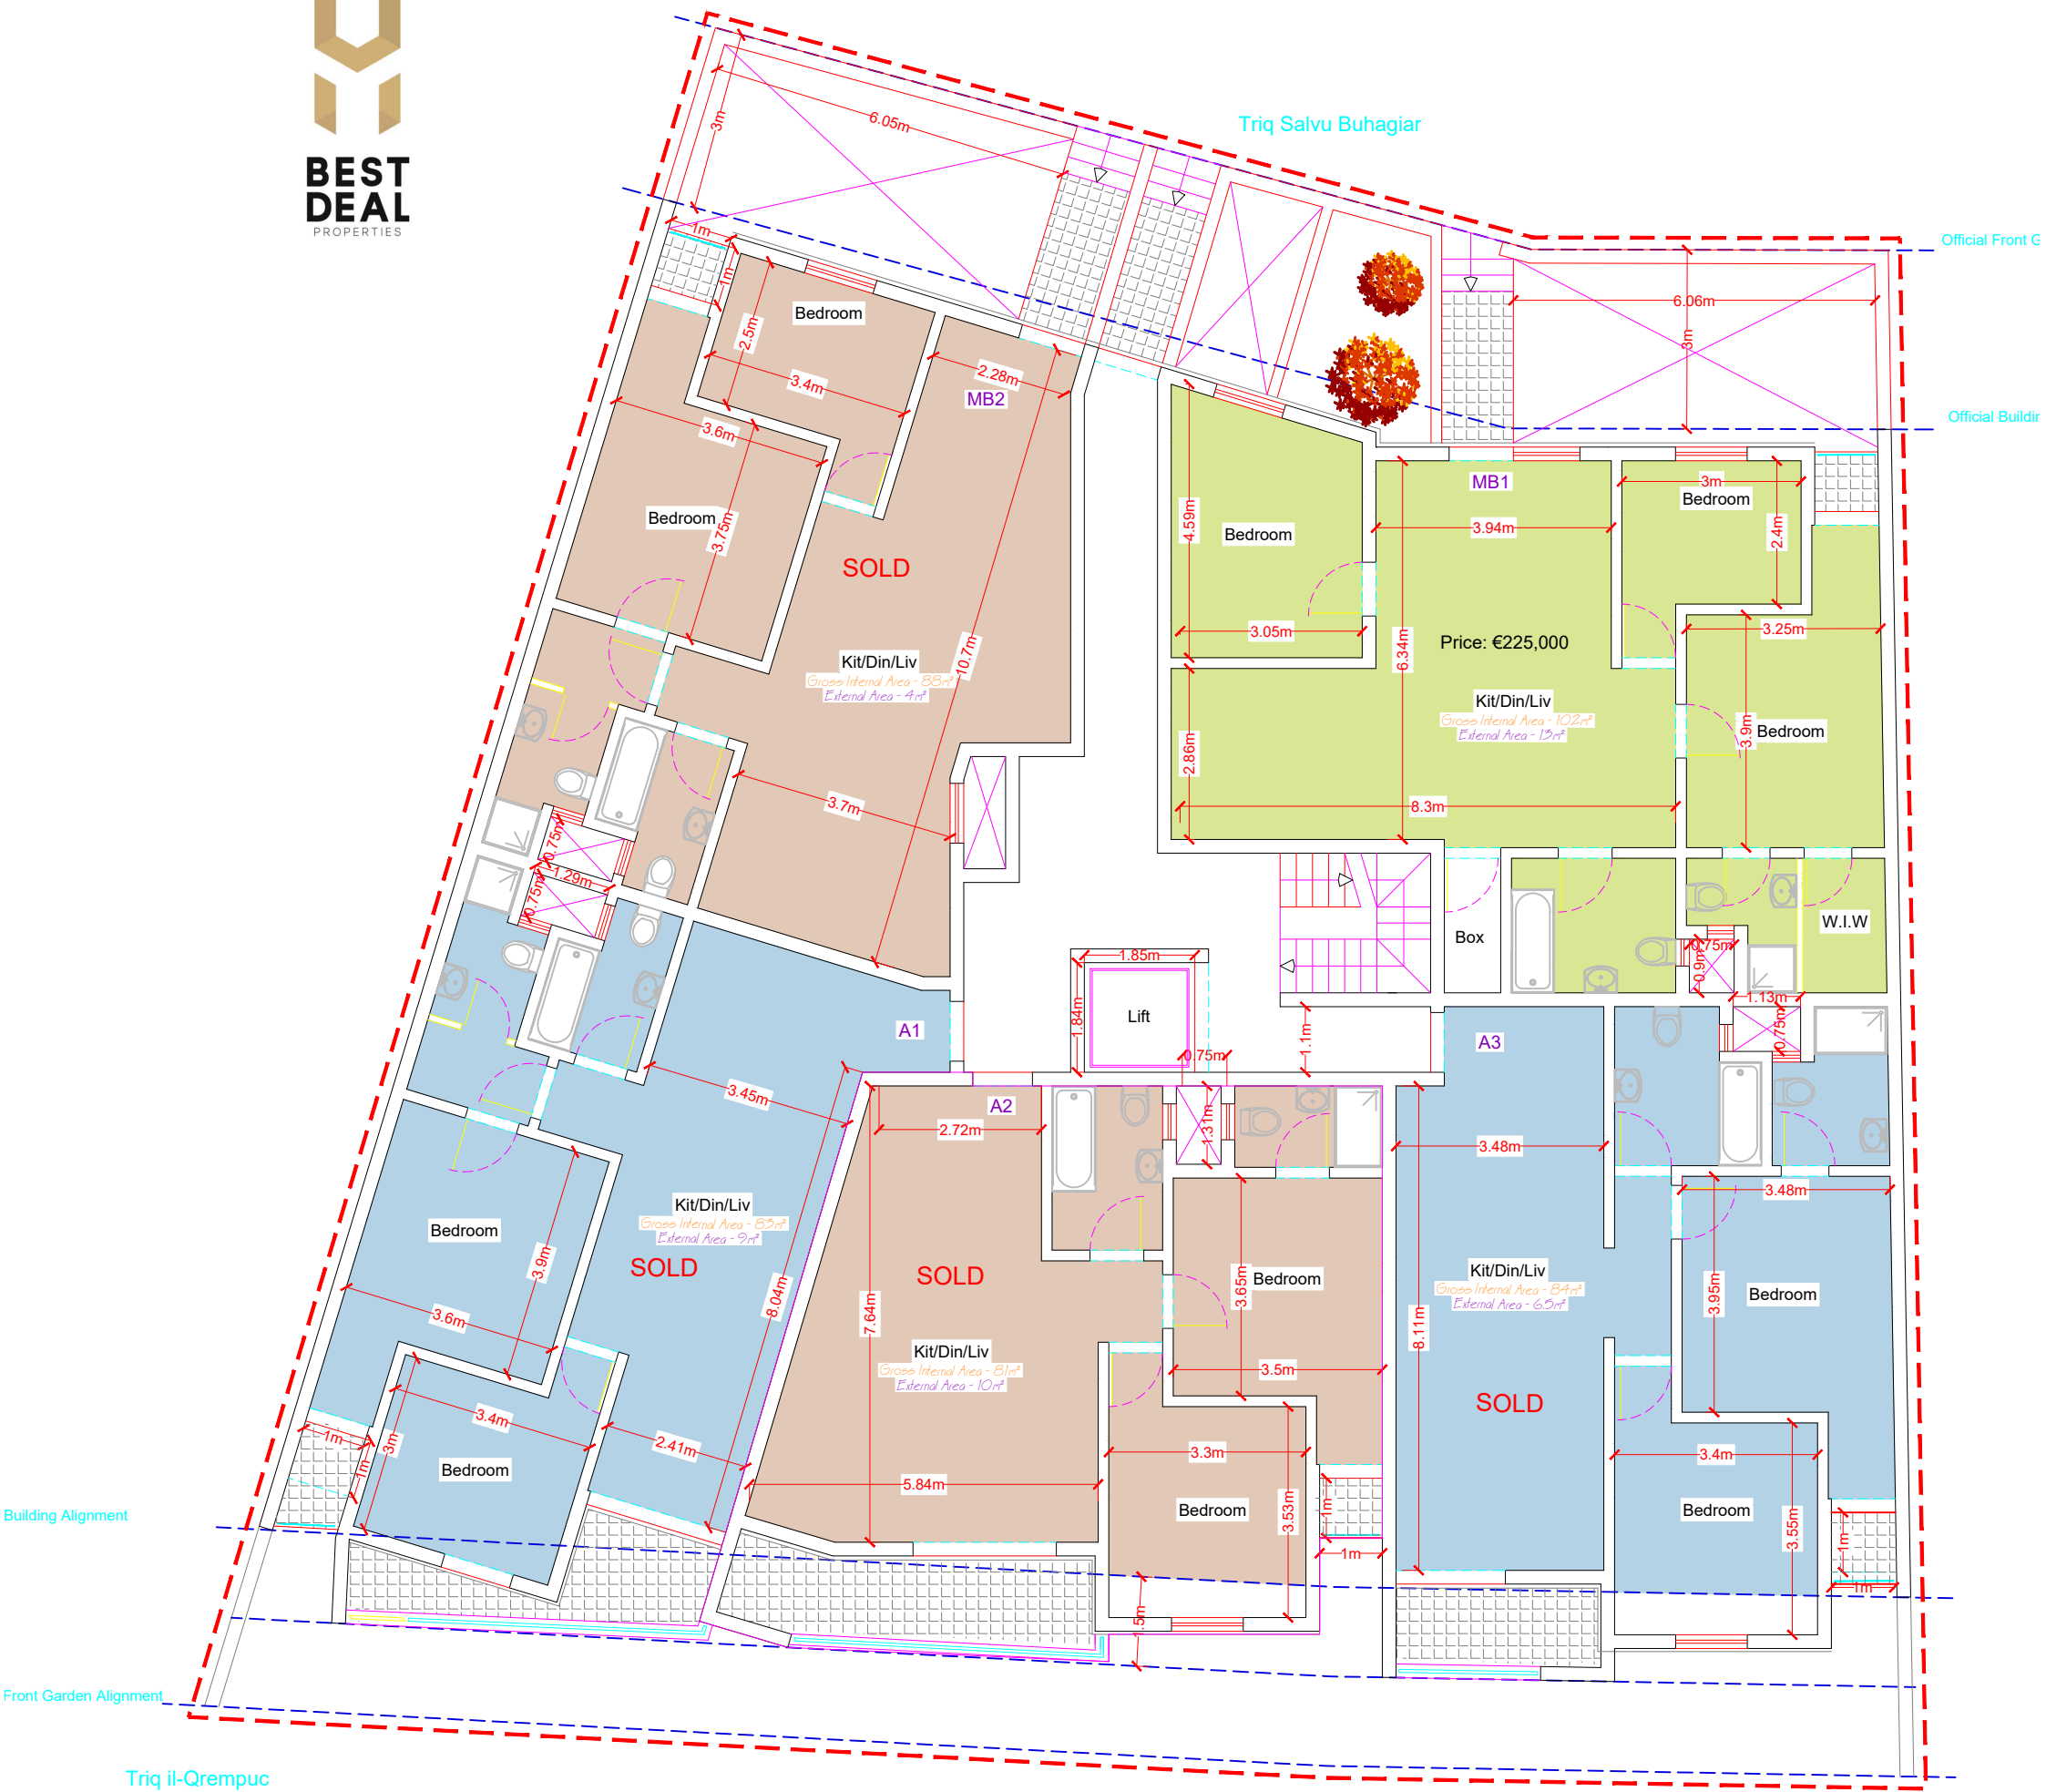

Approved/Proposed Basement -2
Scale 1:100

Approved/Proposed Basement -1
Scale 1:100

Triq il-Qrempuc

Approved/ Proposed Level 0
Scale 1:100

Proposed Level 1
Scale 1:100

Proposed Level 2
Scale 1:100

Proposed Level 3
Scale 1:100

Proposed Level 4

Scale 1:100

Proposed Level 5

Scale 1:100