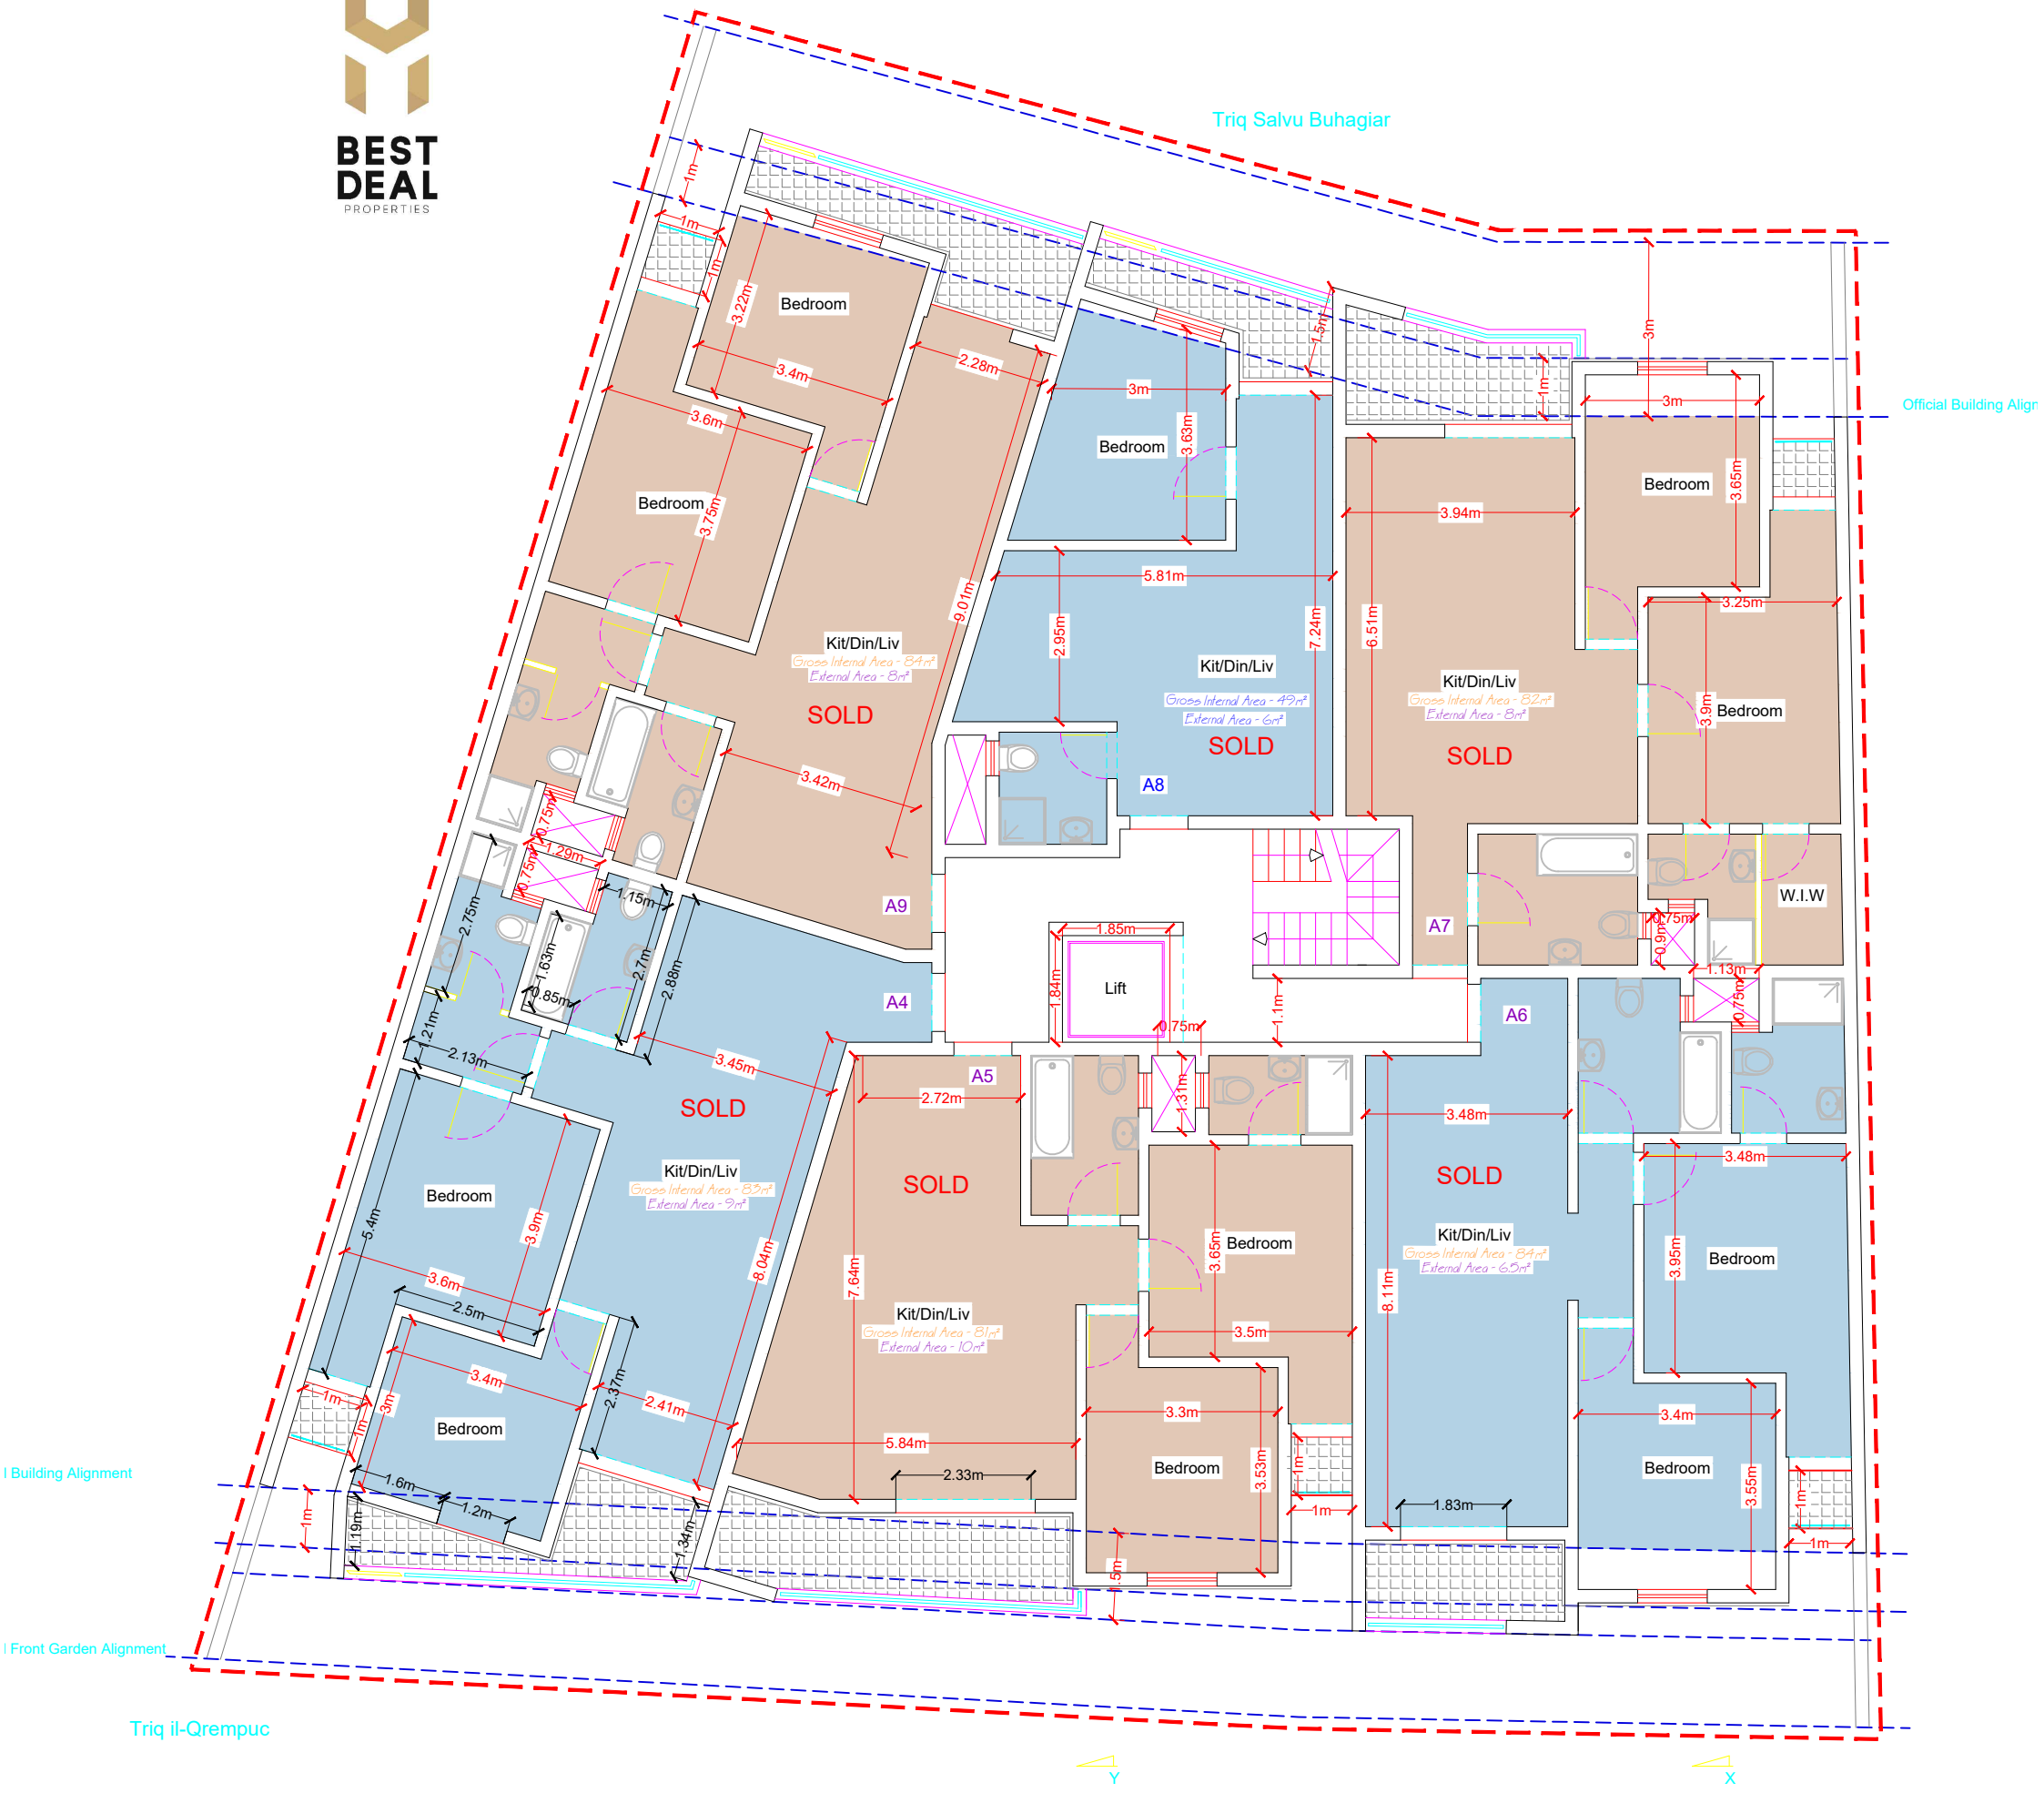

Approved/Proposed Basement -2
Scale 1:100

Approved/Proposed Basement -1
Scale 1:100

Triq il-Qrempuc

Approved/ Proposed Level 0
Scale 1:100

Proposed Level 1
Scale 1:100

Proposed Level 2
Scale 1:100

Proposed Level 3
Scale 1:100

Proposed Level 4

Scale 1:100

Proposed Level 5

Scale 1:100